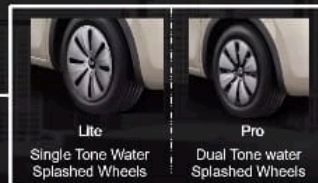

DETAIL PERBEDAAN NEW PRO & LITE

Pilihan Warna

Door Handle

Lampu

Garnish Side Door

Garnish Front Bumper

Wheel Cover

DETAIL PERBEDAAN NEW PRO & LITE

Ornamen Jendela

Window Line Tailgate

Defogger

Garnish Bumper

Lampu Belakang

DETAIL PERBEDAAN NEW PRO & LITE

Persamaan

- Electric Folding Mirror
- Auto Up & Down Driver Power Window
- Floating island central control
- Dual screen 2 x 10,25" full color TFT

Steering Wheel

Kursi, Door Trim, Dashboard

Driver Seat Adjuster

5 HAL BARU DI BINGUOEV

6 Warna Baru & Impressive Two Tone Body Color

Galaxy Blue

Milk Tea

Avocado Green