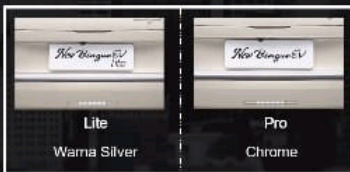

Ornamen Jendela

Window Line Tailgate

Defogger

Garnish Bumper

Lampu Belakang

DETAIL PERBEDAAN NEW PRO & LITE

Persamaan

- Electric Folding Mirror
- Auto Up & Down Driver Power Window
- Floating island central control
- Dual screen 2 x 10,25" full color TFT

Steering Wheel

Kursi, Door Trim, Dashboard

Driver Seat Adjuster

5 HAL BARU DI BINGUOEV

6 Warna Baru & Impressive Two Tone Body Color

Galaxy Blue

Milk Tea

Avocado Green

Lemon Yellow

Starry Black (Lite Only)

Tungsten Steel Grey (Pro Only)

Lite Version

5 NEW THINGS

2 Warna Interior

Mocha Latte (Lite)

Caramel Latte (Pro)