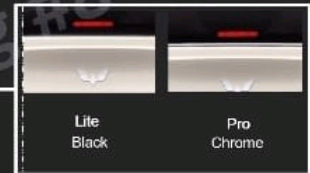

DETAIL PERBEDAAN SAAT INI DAN SEBELUMNYA

Warna Eksterior

Current All variant : 3 pilihan warna	New All variant : 5 pilihan warna per tipe

Warna Interior

Current All variant : Hitam + Putih, Coklat + Putih	New Lite : Mocha Latte (Fabric) Pro : Caramel Latte (Leather)

DETAIL PERBEDAAN NEW PRO & LITE

Pilihan Warna

Door Handle

Lampu

Garnish Side Door

Garnish Front Bumper

Wheel Cover

DETAIL PERBEDAAN NEW PRO & LITE

Ornamen Jendela

Window Line Tailgate

Defogger

Garnish Bumper

Lampu Belakang

DETAIL PERBEDAAN NEW PRO & LITE

Persamaan

- Electric Folding Mirror
- Auto Up & Down Driver Power Window
- Floating island central control
- Dual screen 2 x 10,25" full color TFT

Steering Wheel

Kursi, Door Trim, Dashboard

Driver Seat Adjuster

5 HAL BARU DI BINGUOEV

6 Warna Baru & Impressive Two Tone Body Color

Galaxy Blue

Milk Tea

Avocado Green