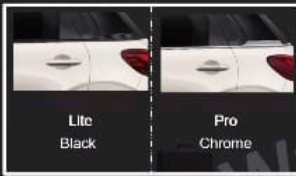

DETAIL PERBEDAAN NEW PRO & LITE

Ornamen Jendela