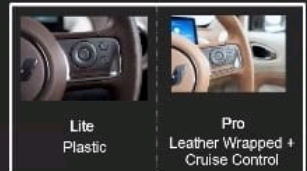

Ornamen Jendela

Window Line Tailgate

Defogger

Garnish Bumper

Lampu Belakang

DETAIL PERBEDAAN NEW PRO & LITE

Persamaan

- Electric Folding Mirror
- Auto Up & Down Driver Power Window
- Floating island central control
- Dual screen 2 x 10,25" full color TFT

Steering Wheel

Kursi, Door Trim, Dashboard

Driver Seat Adjuster

5 HAL BARU DI BINGUOEV

6 Warna Baru & Impressive Two Tone Body Color

Galaxy Blue

Milk Tea

Avocado Green